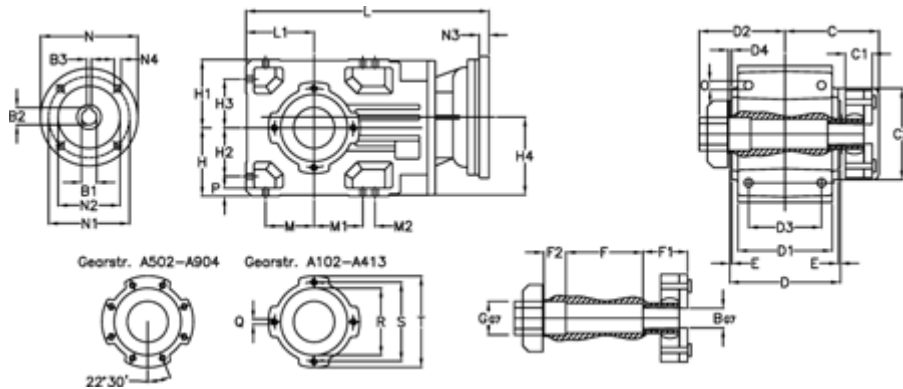

Article number: 29600100726020  
 Description: Bevel helical gearbox  
 A102QF20-7,2-P63B5

## Measures

B = 20	D1 = 95	F2 = 36	L = 282.5	N3 = -
B1 = 11	D2 = 90	G = 32	L1 = 70	N4 = M8x19
B2 = 12.8	D3 = 75	GA = 14,5 NM	M = 50.0	O = 9.5
B3 = 4	d4 = 4.5	H = 70	M1 = 50.0	P = 9
C = 101.5	Description = A102QF-xx-P63 B5	H1 = 70	M2 = -	Q = M8x12
C1 = 29	E = 3.0	H2 = 50.0	N = 140	R = 80
C2 = 83.0	F = 77.5	H3 = 50.0	N1 = 115	S = 100
D = 117	F1 = 36.0	H4 = 83.0	N2 = 95	T = 120